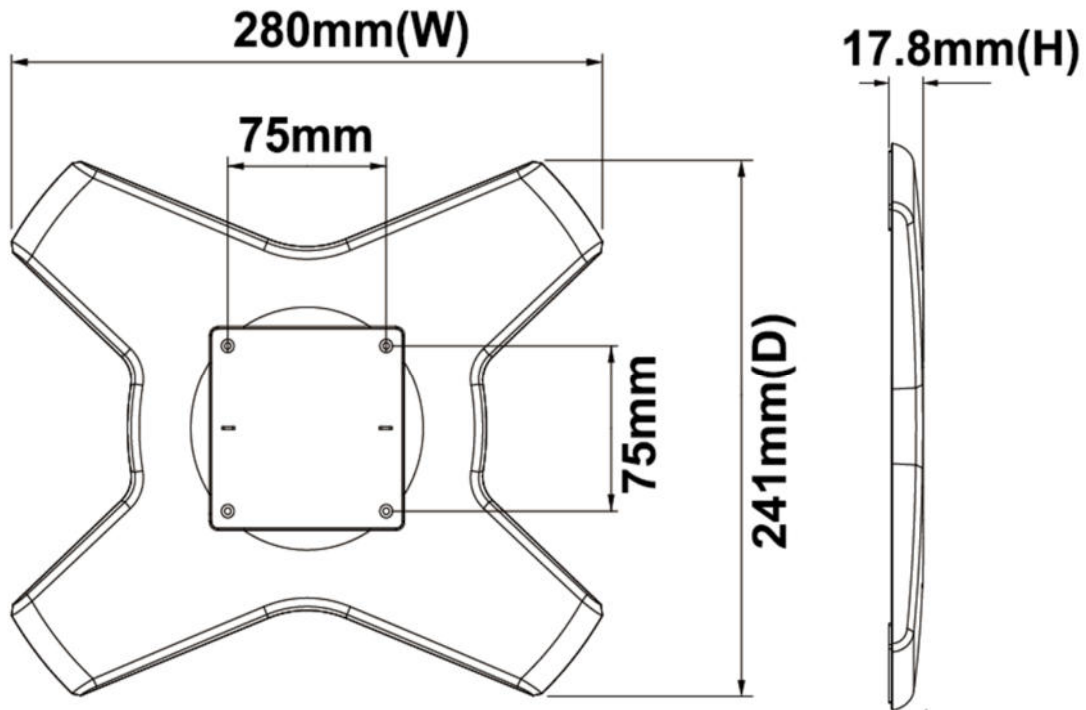

H-grade

<http://www.highgrade.com.tw>

Model Name:SB0020

Issus Date:2021/04/22(B)

Complete System

Net Weight	0.8Kg (1.76 lbs)
Dimension(W*H*D)	241 x 280 x 17.8 mm (9.49" x 11.02" x 0.7")
Material	Steel/Plastic
Screw Type	M4