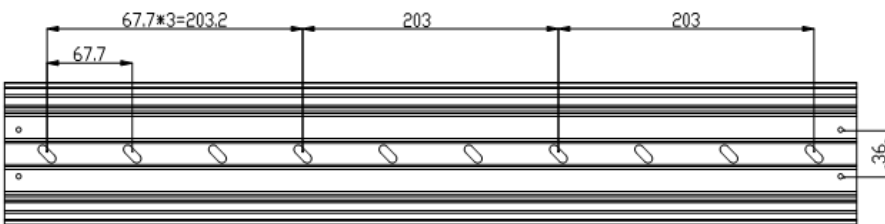

Highgrade

<http://www.highgrade.com.tw>

Model Name:CHA67

Issus Date:2016/01/30(B)

Complete System

Net Weight	1.38 Kg (3.04lbs)
Dimension(W*H*D)	677 x 29 x 110 mm (26.65" x 1.14" x 4.33")
Material	Aluminum Alloy/PVC