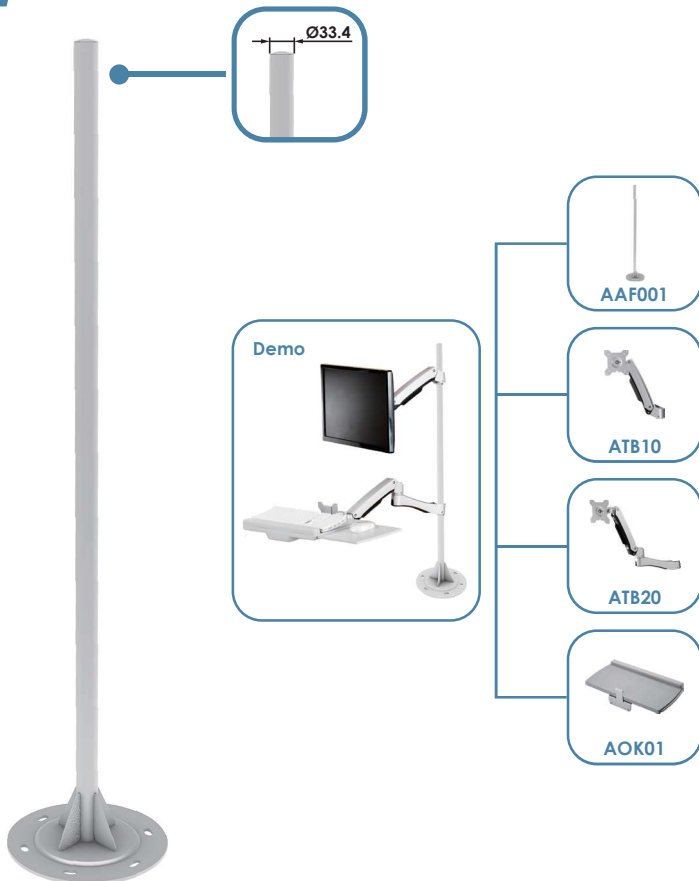

15" - 24"
1-6.5 kg
2.21-14.33 lbs
MONITOR

Heavy Duty
15" - 24"
6-12 kg
13.23-26.46 lbs
MONITOR

Wall Box
AAB001

ALW200 / ALW20L

Floor Mount
AAF002

ALF200 / ALF20L

Ceiling Mount
AAR001

ALR200 / ALR20L

VESA	Tilt	Rotate	Swivel	Cable Management	Height Adjust	Torque Adjust
100x100 75x75(mm)	+20° -60°	±5°	±90° ±185°		671mm +25° -55°	

ALB210 / ALB21L

15" - 24"
1-6.5 kg
2.21-14.33 lbs
MONITOR

Heavy Duty
15" - 24"
6-12 kg
13.23-26.46 lbs
MONITOR

Wall Box
AAB001

ALW210 / ALW21L

Floor Mount
AAF002

ALF210

Ceiling Mount
AAR001

ALR210

VESA	Tilt	Rotate	Swivel	Cable Management	Height Adjust	Torque Adjust
100x100 75x75(mm)	+20° -60°	±5°	±185° ±185° ±90°		887mm +25° -55°	

MEDICAL ARM - ACCESSORIES

AAB001

TC003

AAR001

AAF001

AAF002