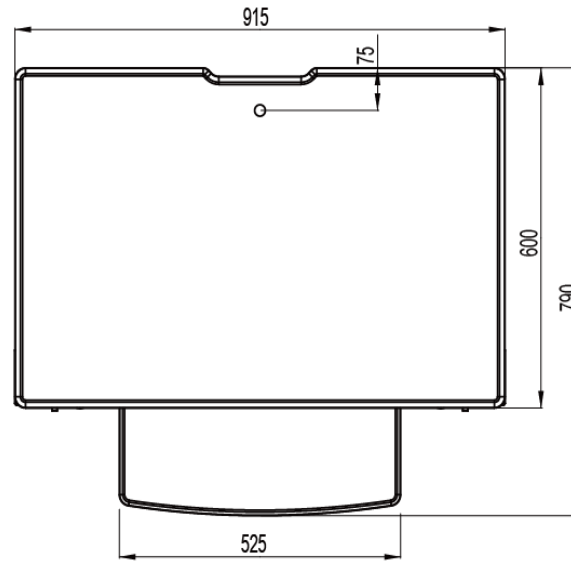

Highgrade
<http://www.highgrade.com.tw>

Model Name:WED91B
Issus Date:2017/11/09(B)

Complete System	
Net Weight	24.32kg(53.62lbs)
Dimension(W*D*H)	915 x 790 x 485 mm (36.02" x 23.90 x 19.09")
Material	Steel/Plastic/MDF
Working Space	
Support Weight (Range)	2kg(4.4lbs) ~15kg (33.07lbs)
Height Adjustment(Range)	115mm ~ 485 mm (4.53" ~ 19.09")
Height Adjustment	370mm (14.57")
Dimension(Table)	915 x 600mm (36.02" x 23.62")
Max. Effective Dimension(Keyboard Tray)	525 x 240mm (20.66" x 9.44")