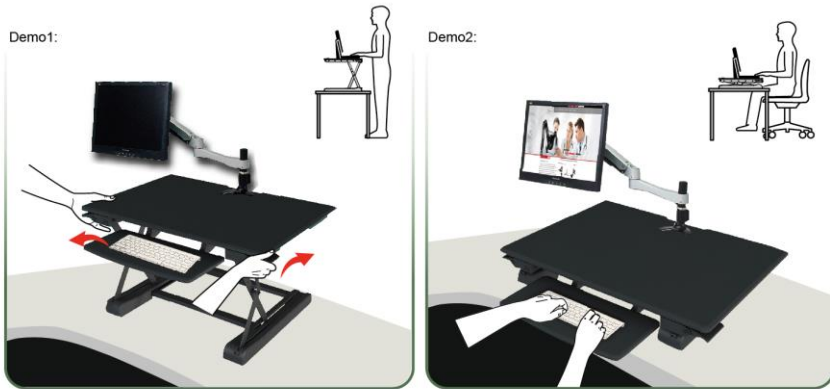

Highgrade
<http://www.highgrade.com.tw>

Model Name:WED91B
Issus Date:2017/11/09(B)

Complete System	
Net Weight	24.32kg(53.62lbs)
Dimension(W*D*H)	915 x 790 x 485 mm (36.02" x 23.90 x 19.09")
Material	Steel/Plastic/MDF
Working Space	
Support Weight (Range)	2kg(4.4lbs) ~15kg (33.07lbs)
Height Adjustment(Range)	115mm ~ 485 mm (4.53" ~ 19.09")
Height Adjustment	370mm (14.57")
Dimension(Table)	915 x 600mm (36.02" x 23.62")
Max. Effective Dimension(Keyboard Tray)	525 x 240mm (20.66" x 9.44")