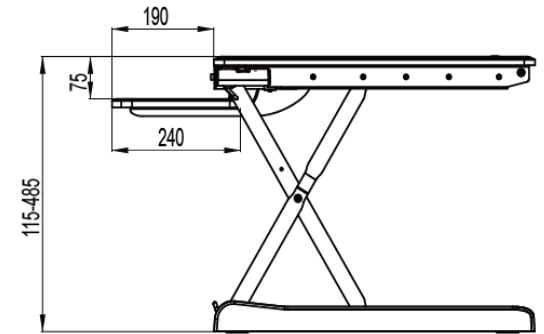

Highgrade
<http://www.highgrade.com.tw>

Model Name:WED91B
Issus Date:2017/11/09(B)

Complete System	
Net Weight	24.32kg(53.62lbs)
Dimension(W*D*H)	915 x 790 x 485 mm (36.02" x 23.90 x 19.09")
Material	Steel/Plastic/MDF
Working Space	
Support Weight (Range)	2kg(4.4lbs) ~15kg (33.07lbs)
Height Adjustment(Range)	115mm ~ 485 mm (4.53" ~ 19.09")
Height Adjustment	370mm (14.57")
Dimension(Table)	915 x 600mm (36.02" x 23.62")
Max. Effective Dimension(Keyboard Tray)	525 x 240mm (20.66" x 9.44")