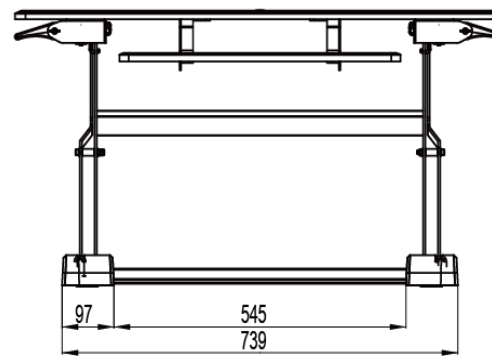

Highgrade
<http://www.highgrade.com.tw>

Model Name:WED91B
Issus Date:2017/11/09(B)

Complete System	
Net Weight	24.32kg(53.62lbs)
Dimension(W*D*H)	915 x 790 x 485 mm (36.02" x 23.90 x 19.09")
Material	Steel/Plastic/MDF
Working Space	
Support Weight (Range)	2kg(4.4lbs) ~15kg (33.07lbs)
Height Adjustment(Range)	115mm ~ 485 mm (4.53" ~ 19.09")
Height Adjustment	370mm (14.57")
Dimension(Table)	915 x 600mm (36.02" x 23.62")
Max. Effective Dimension(Keyboard Tray)	525 x 240mm (20.66" x 9.44")